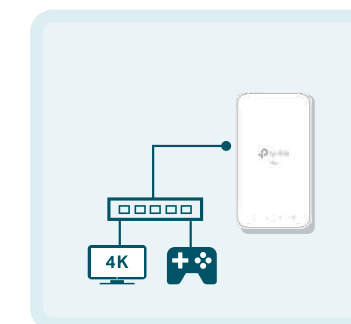

Gigabit Ethernet for Reliable Connections

Provide warp-speed wired connections for 4K HD streaming, lag-free gaming, and more.

Easy Setup and Management

Quickly set up a secured Powerline network with Plug & Play and easily manage it via the tpPLC app, Utility, and/or Web Interface.