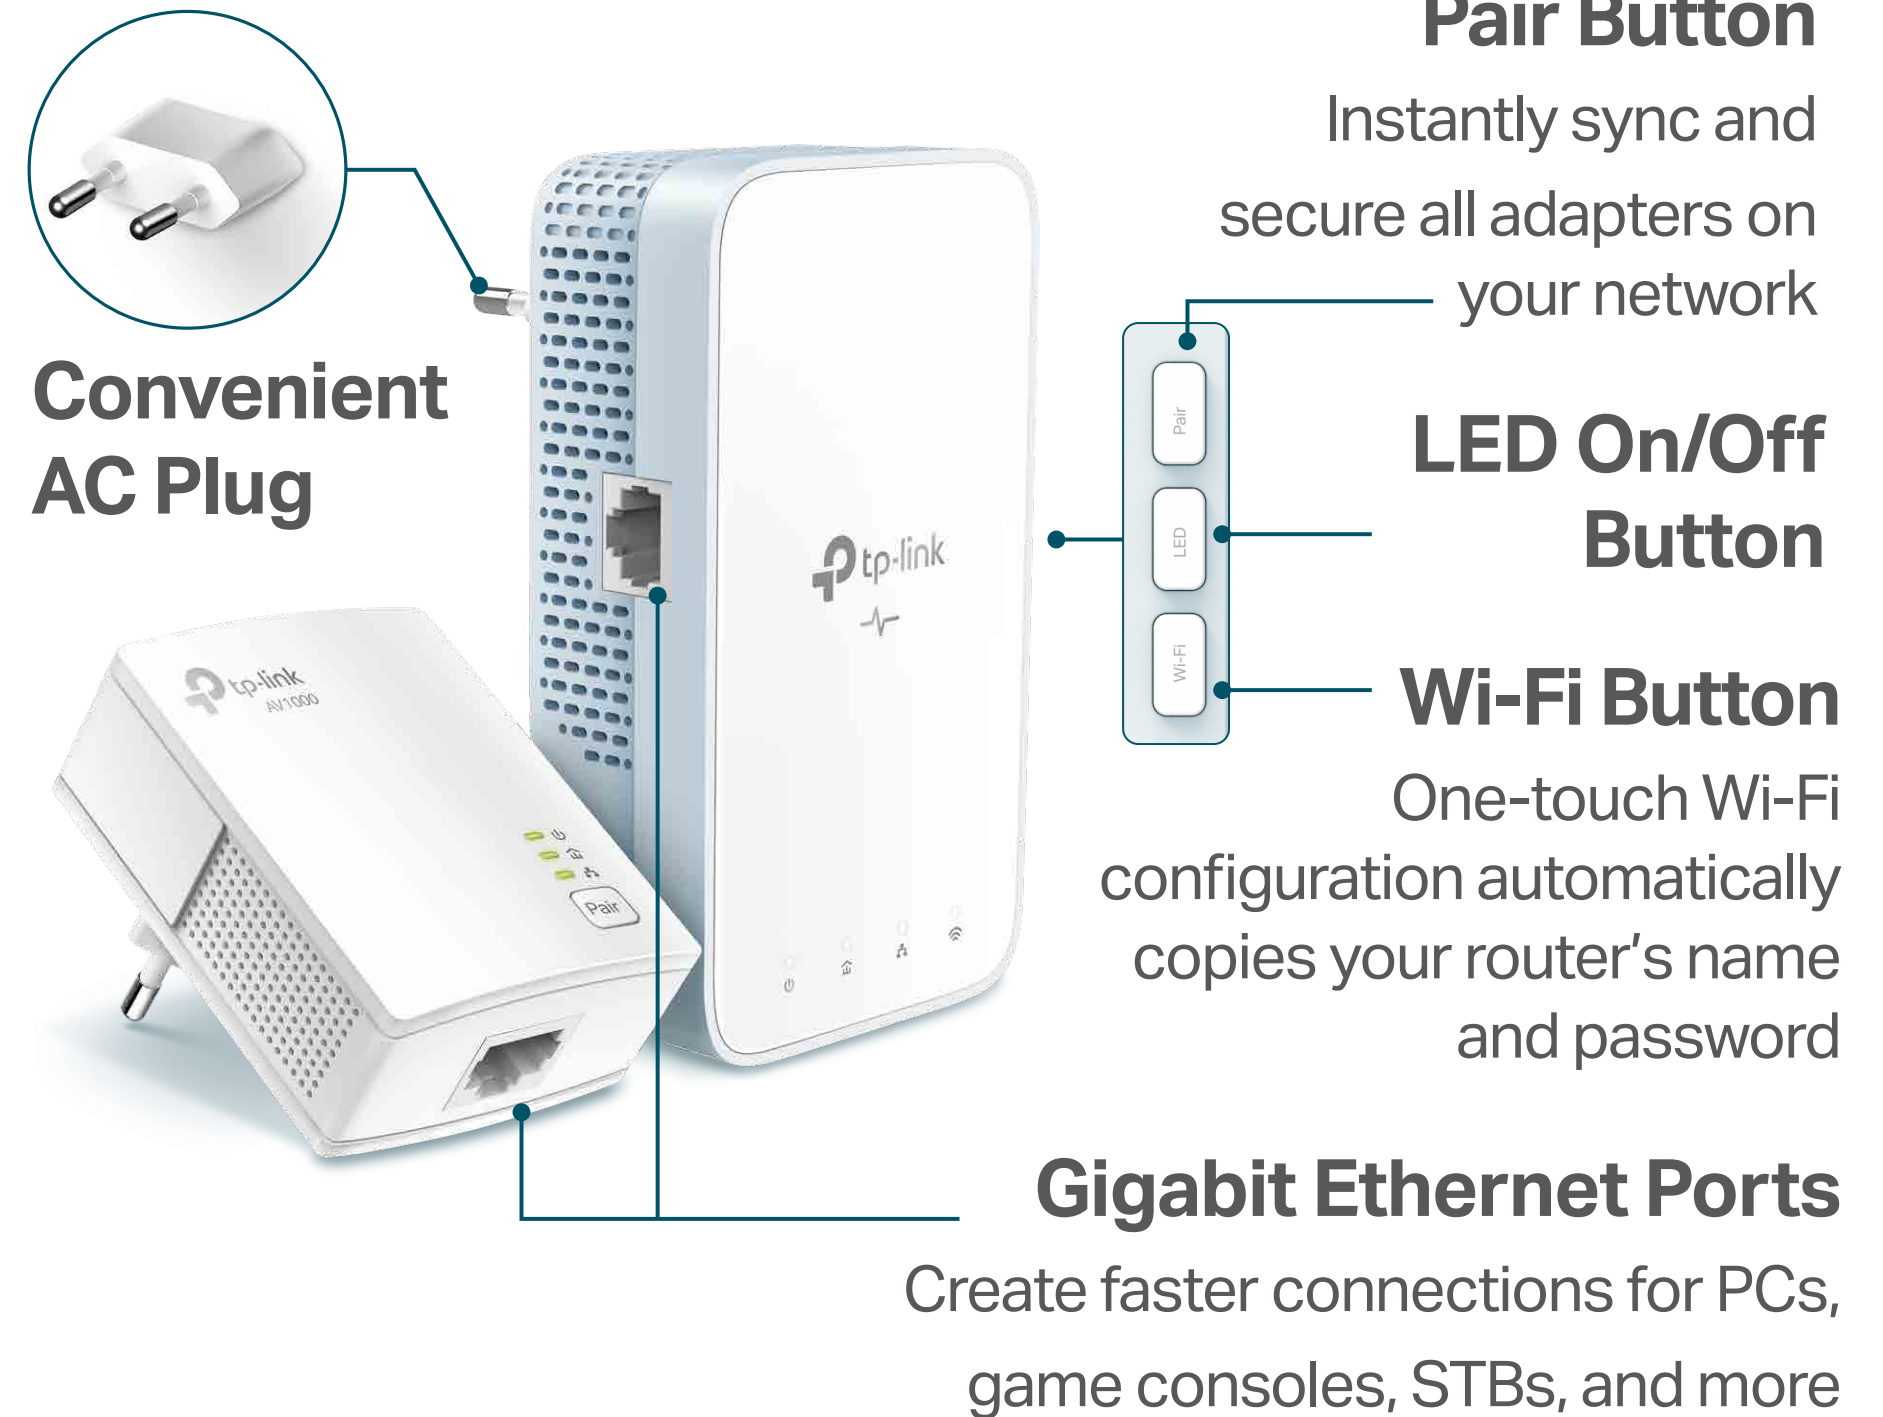

Specifications

Hardware

- Transmission Speeds:
  - Powerline: Up to 1000 Mbps
  - Ethernet: 10/100/1000 Mbps
- Standards and Protocols:
  - HomePlug AV2, HomePlug AV, IEEE 1901, IEEE 802.3, IEEE 802.3u, IEEE 802.3ab, IEEE 802.11b/g/n (2.4GHz), IEEE 802.11a/n/ac (5GHz)
- Interface: TL-WPA7519: 1 Ethernet Port; TL-PA7019: 1 Ethernet Port
- Plug Type: EU
- Button: Pair, Reset, Wi-Fi Clone, LED On/Off
- LED Indicator: Power, Powerline, Ethernet, Wi-Fi (2.4GHz), Wi-Fi (5GHz)
- Dimensions (W x D x H):
  - TL-WPA7519: 2.7 × 1.4 × 4.9 in. (69.5 × 35 × 124.1 mm)
  - TL-PA7019: 2.0 × 1.1 × 2.6 in. (52 × 28.5 × 65 mm)
- IGMP: IGMP v1/v2/v3
- Power Consumption:
  - TL-WPA7519: Maximum: 11W, Typical: 6.5W
  - TL-PA7019: Maximum: 2.9W, Typical: 2.6W
- Range: Up to 300 meters/1000 feet over existing electrical wiring
- Compatibility:
  - Compatible with all HomePlug AV & AV2 standard powerline adapters