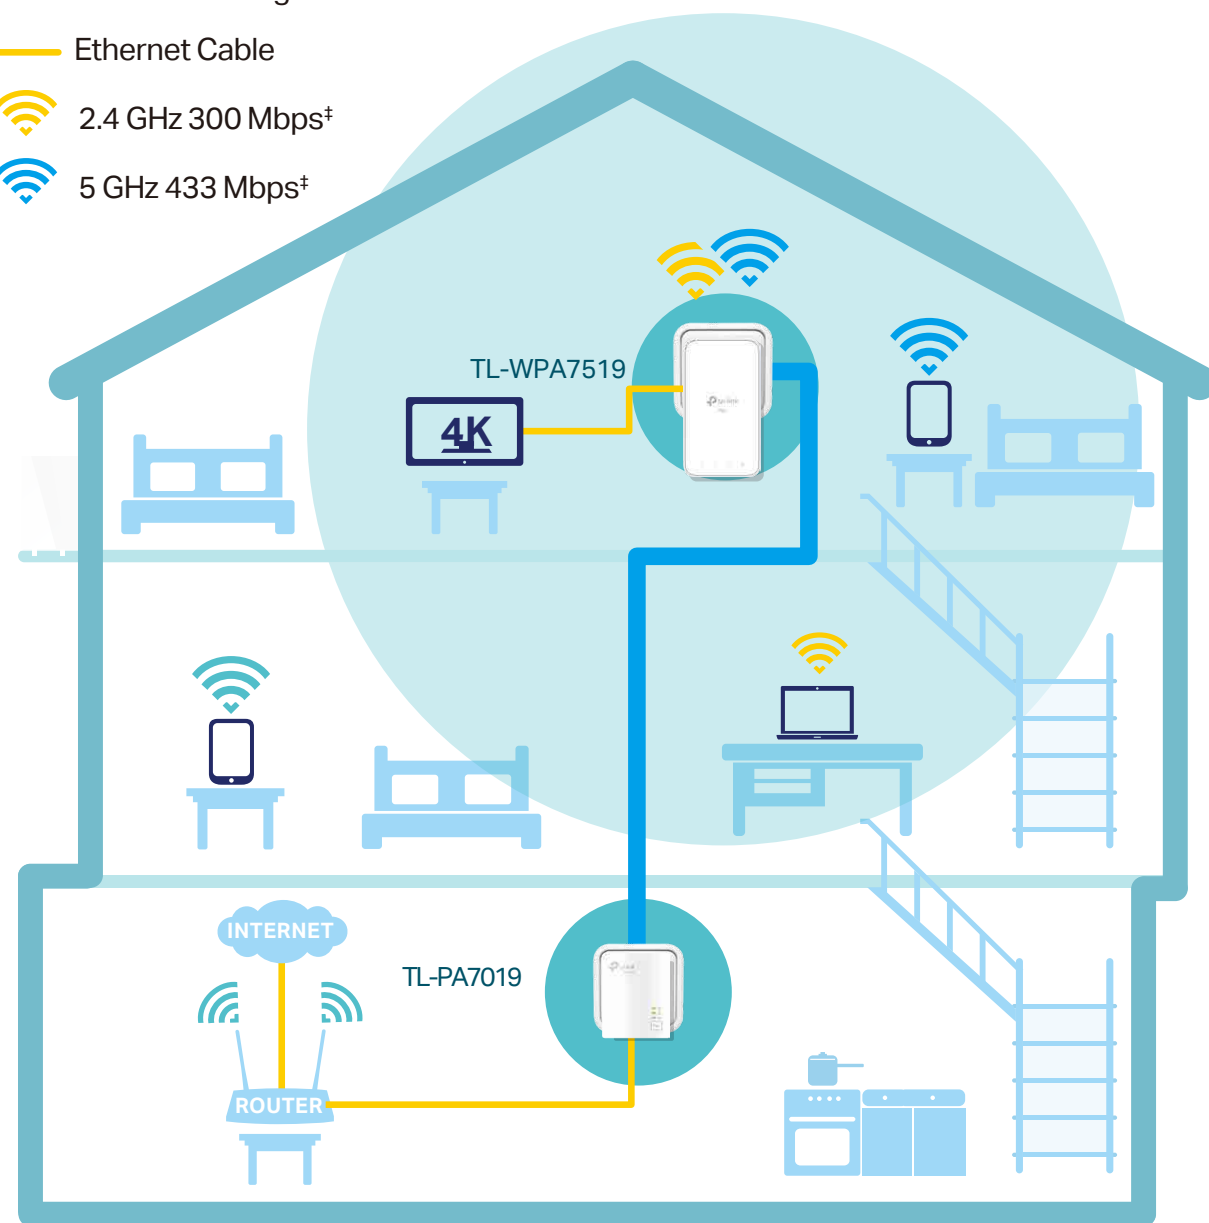

Highlights

Easily Extend Fast, Reliable Wi-Fi to Every Room

The AV1000 Gigabit Powerline ac Wi-Fi Kit brings internet to any area with a power outlet using your home's electrical wiring.

- No need for new wires or drilling
- Network passes through walls and floors

- Electrical Wiring
- Ethernet Cable
- 📶 2.4 GHz 300 Mbps[†]
- 📶 5 GHz 433 Mbps[†]

HomePlug AV2 Standard Compliant

Provides users with stable, high-speed data transfer rates of up to 1000 Mbps on a line length of up to 300 meters.[†]

One-Touch Wi-Fi Configuration

With just a tap, copy your router's wireless settings onto the extender to share the same SSID and password.

Gigabit Ethernet for Reliable Connections

Provide warp-speed wired connections for 4K HD streaming, lag-free gaming, and more.

Easy Setup and Management

Quickly set up a secured Powerline network with Plug & Play and easily manage it via the tpPLC app, Utility, and/or Web Interface.